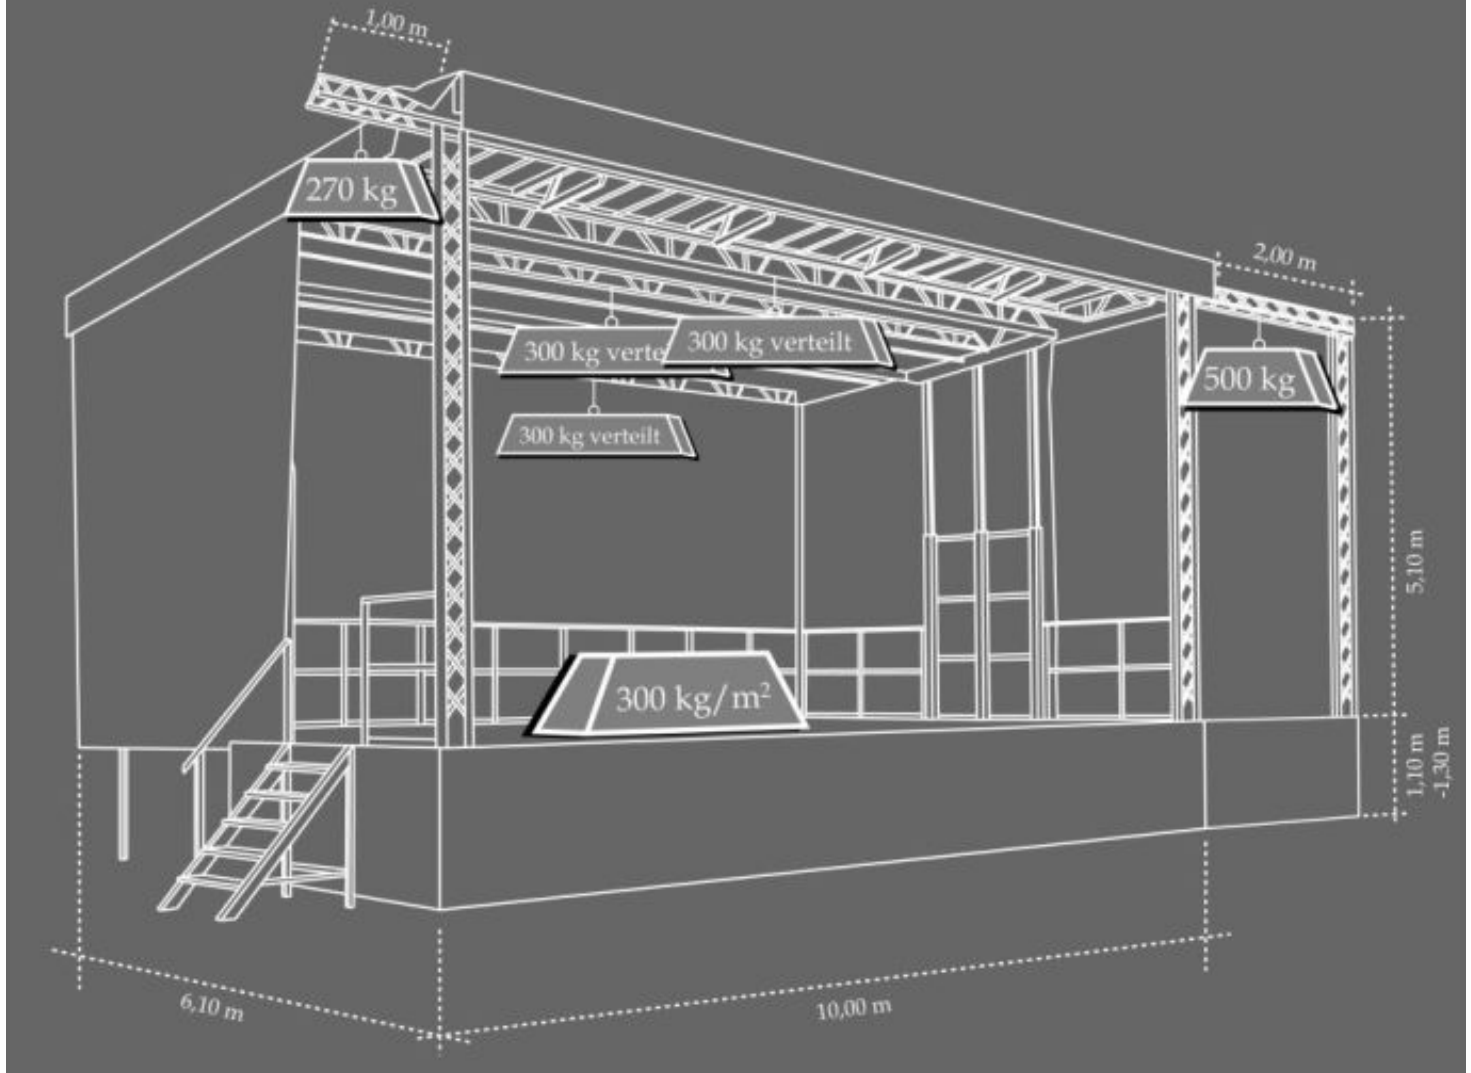

Stagemobil XXL 61 m²

Total Weight	3450kg
Dimension as Trailer (Please check access)	Length 11.70m Width 2.54m Height 3.95m
Dimensions as Stage	Width 10m Depth 6.10m Height 6.30m Clearance Height 4.60m
Hight of stage floor	1.20m to 1.40m
Floor capacity	300kg/m ²
Roof capacity	1050kg
Stage roof	ALU-Triangular Truss F33
Stage floor	Anti-Slip, Water Resistant
Chassis and frame	Hot-dip galvanized steel
Awning	PVC, B1 flame-resistant
Windwall	Agroflor, B1 flame-resistant
Installation time	1 Person - 30 min's
Optional Accessories	PA-Wings